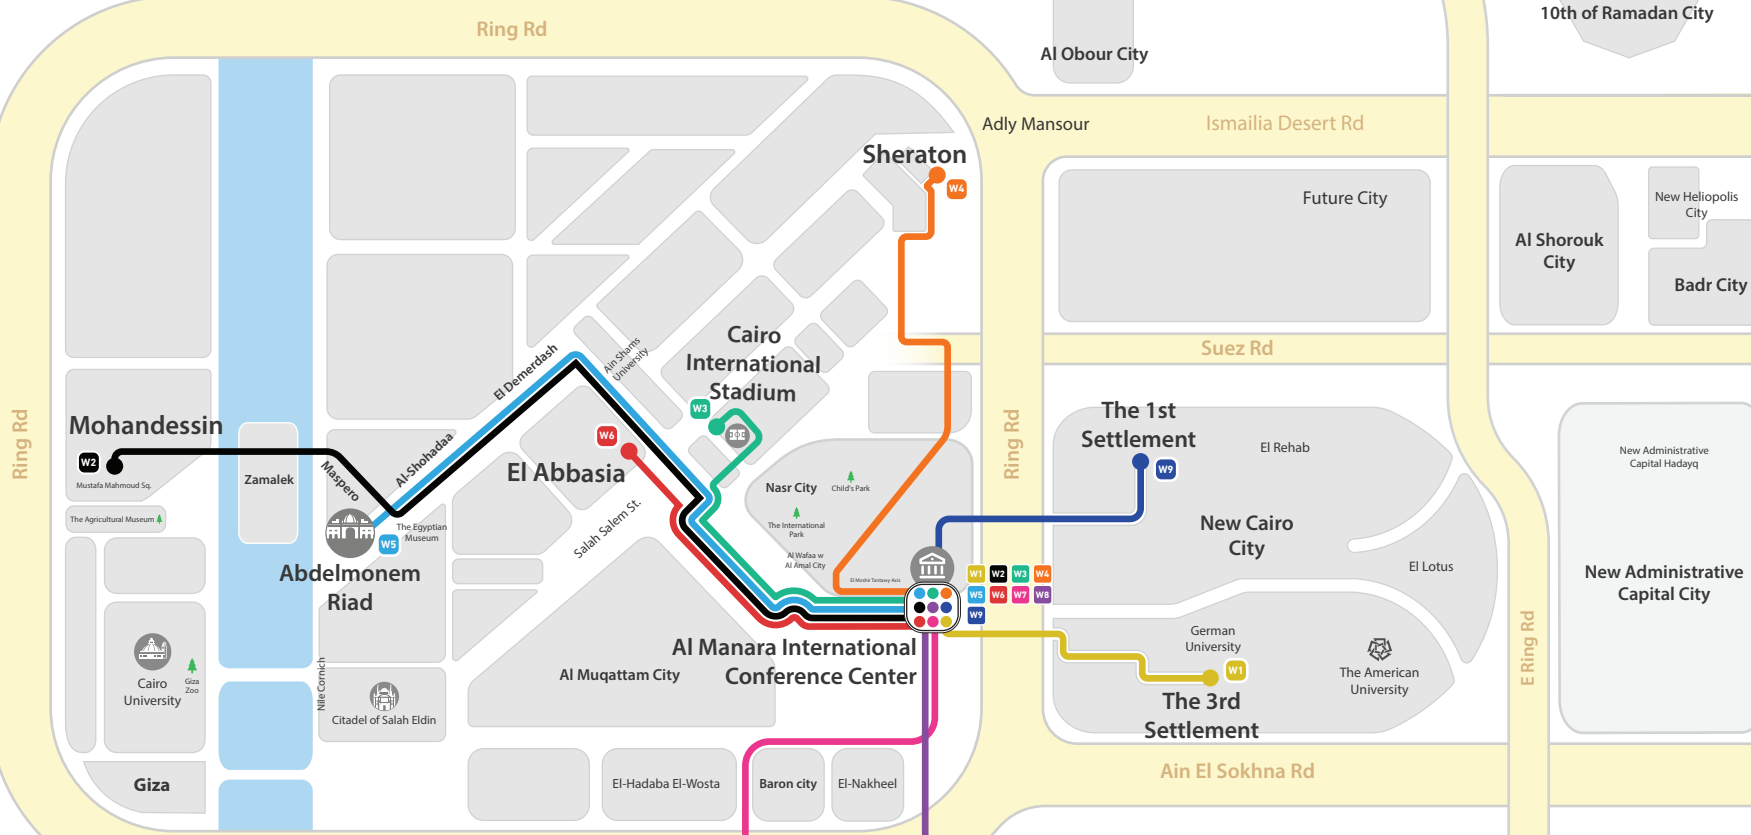

Regional Ring Rd

### LINES KEY

- El Abbasia - Manara **W6**
- Al Maady - Manara **W7**
- Dream Park (Wataniya) - Manara **W8**
- 1st Settlement - Manara **W9**
- 3rd Settlement - Manara **W1**
- Almohandeseen - Manara **W2**
- Stadium - Manara **W3**
- Sheraton - Manara **W4**
- Abdelmonem Riad - Manara **W5**